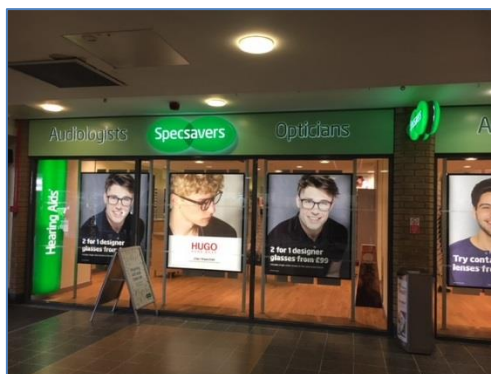

## Specsavers

**Parking:** There is town centre car parks nearby

**Public Transport:** Buses 19, 19A, 245, 262 and 272 stop a short walk to the Opticians